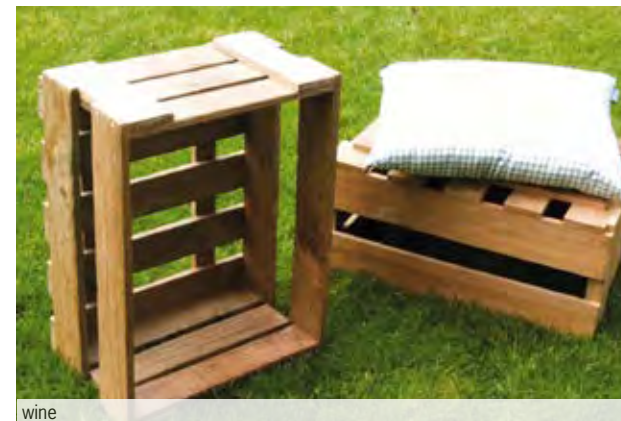

440434

79,00

119,00

flower
design: jankurtz

raffle

natural

wine

kista