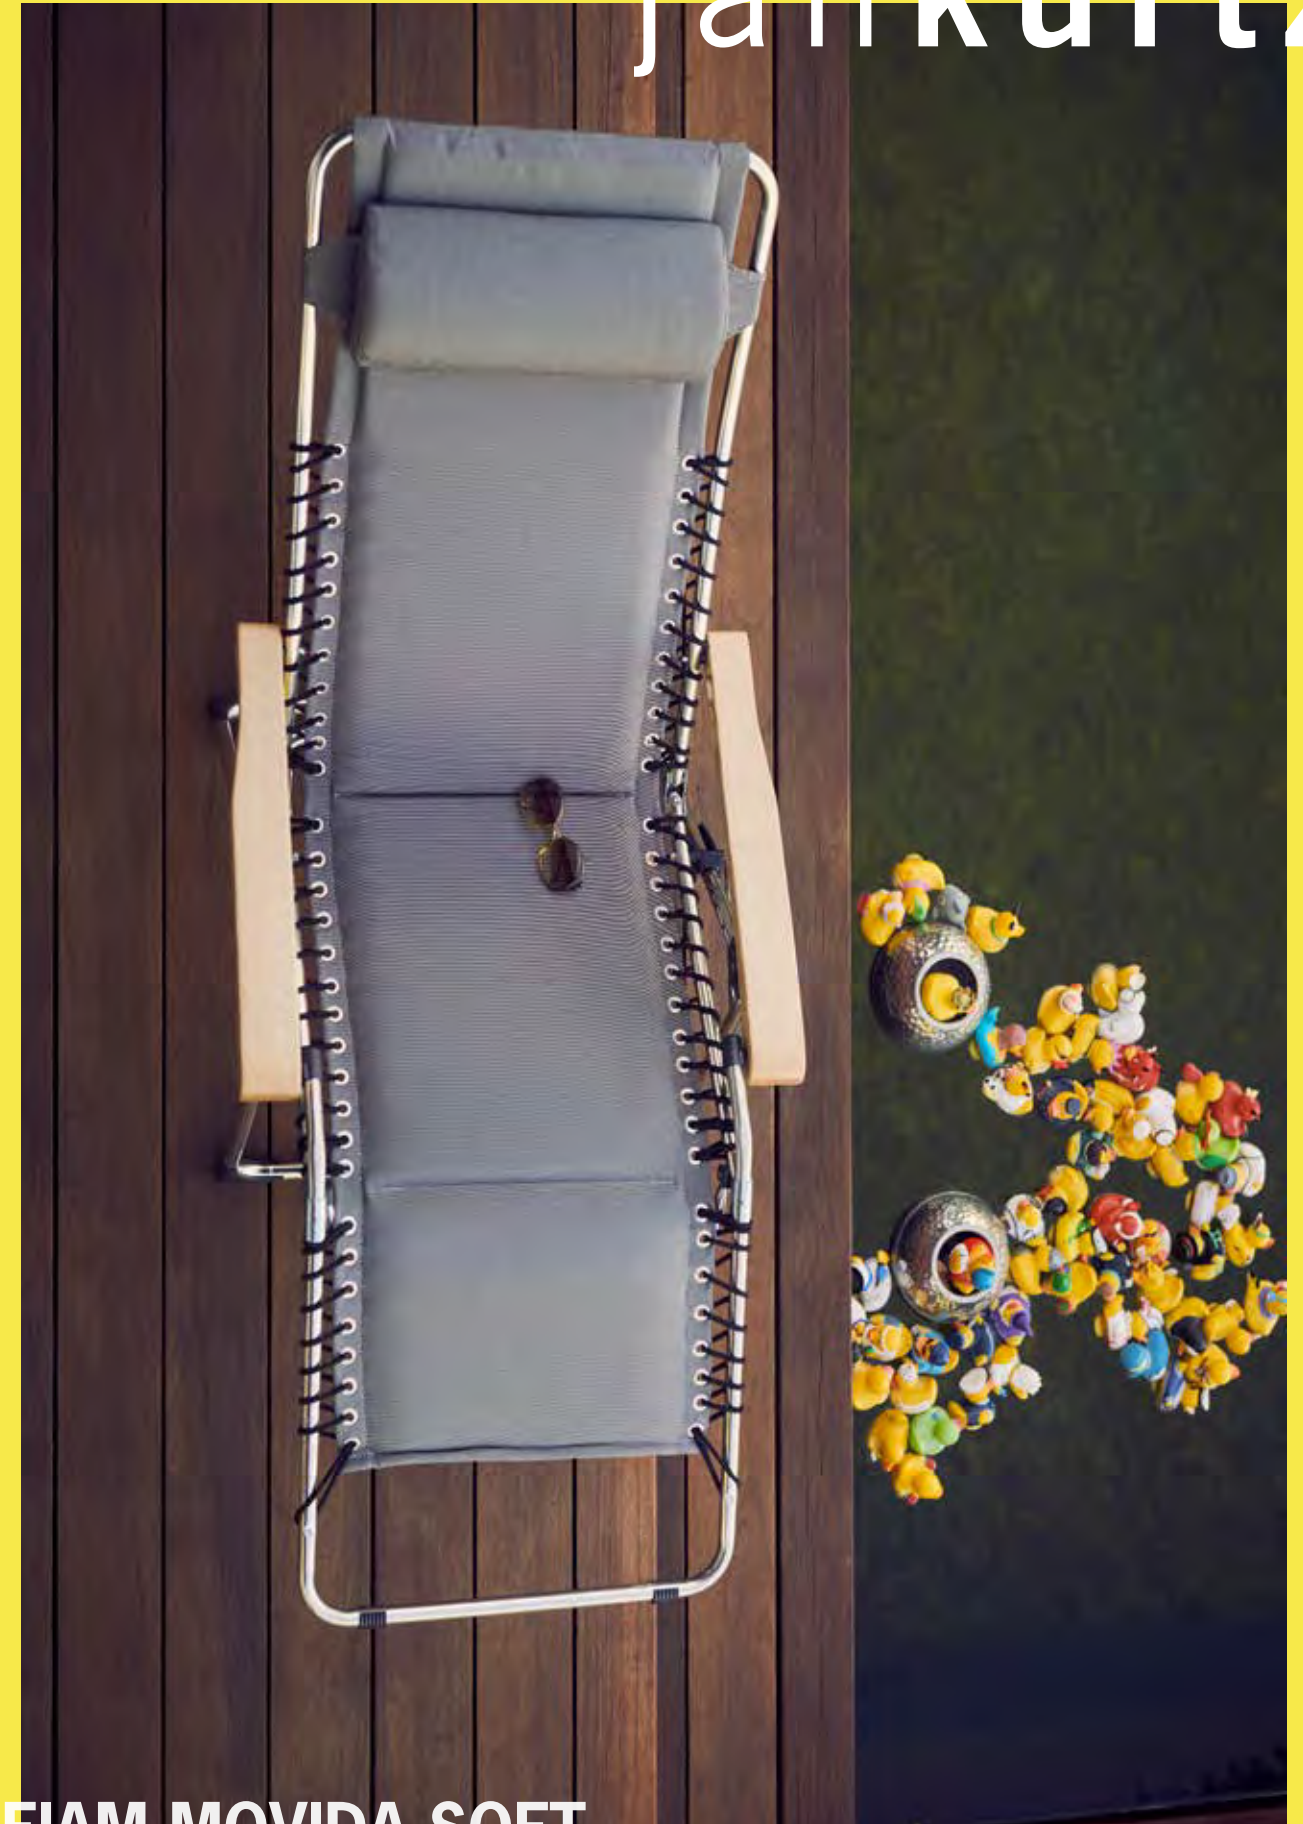

jankurtz

FIAM MOVIDA SOFT design: francesco favagrossa